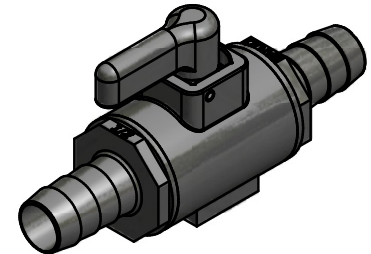

Parts List			
ITEM	QTY	PART NUMBER	DESCRIPTION
1	1	LV038SUBV	LV038 Body Sub-Assembly FKM
2	2	LV03258V	3/8" MICRO-VALVE SEAT
3	2	LVHB05256	1/2" HB ENDPLATE

THIS DRAWING AND ALL INFORMATION CONTAINED THEREON ARE THE EXCLUSIVE PROPERTY OF BANJO CORPORATION.

DESCRIPTION
 1/2" HOSEBARB MICROVALVE

PART NUMBER
 LVHB050V