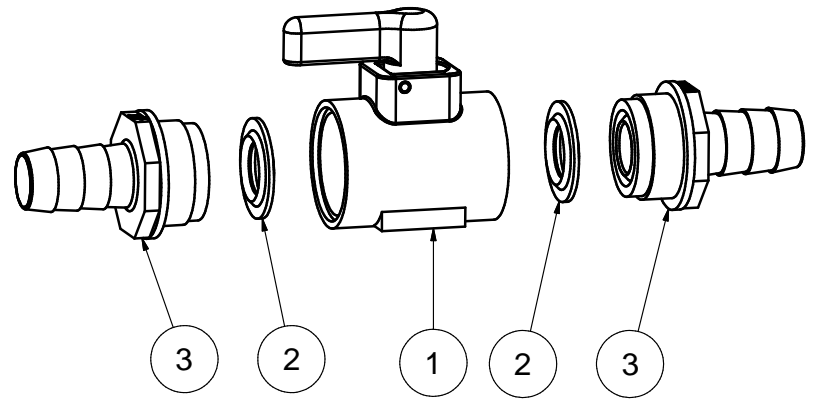

Parts List			
ITEM	QTY	PART NUMBER	DESCRIPTION
1	1	LV038SUBV	LV038 Body Sub-Assembly FKM
2	2	LV03258V	3/8" MICRO-VALVE SEAT
3	2	LVHB05256	1/2" HB ENDPLATE

THIS DRAWING AND ALL INFORMATION CONTAINED THEREON ARE THE EXCLUSIVE PROPERTY OF BANJO CORPORATION.

DESCRIPTION
 1/2" HOSEBARB MICROVALVE

PART NUMBER
 LVHB050V